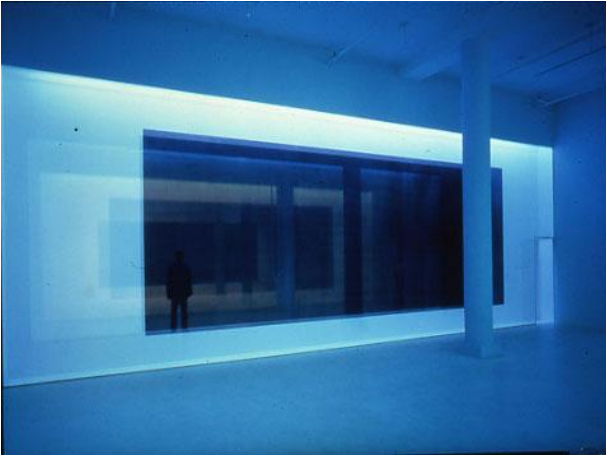

Basic Detail Report

1° 2° 3° 4°

Date

1992

Primary Maker

Robert Irwin

Medium

three Tergal voile walls, violet, green, and orange; five floating frames painted with black lacquer, front to back, and fluorescent lights

Dimensions

three walls, each: 14 x 38in. (35.6 x 96.5cm) five frames, each: 10 x 26in. (25.4 x 66cm)